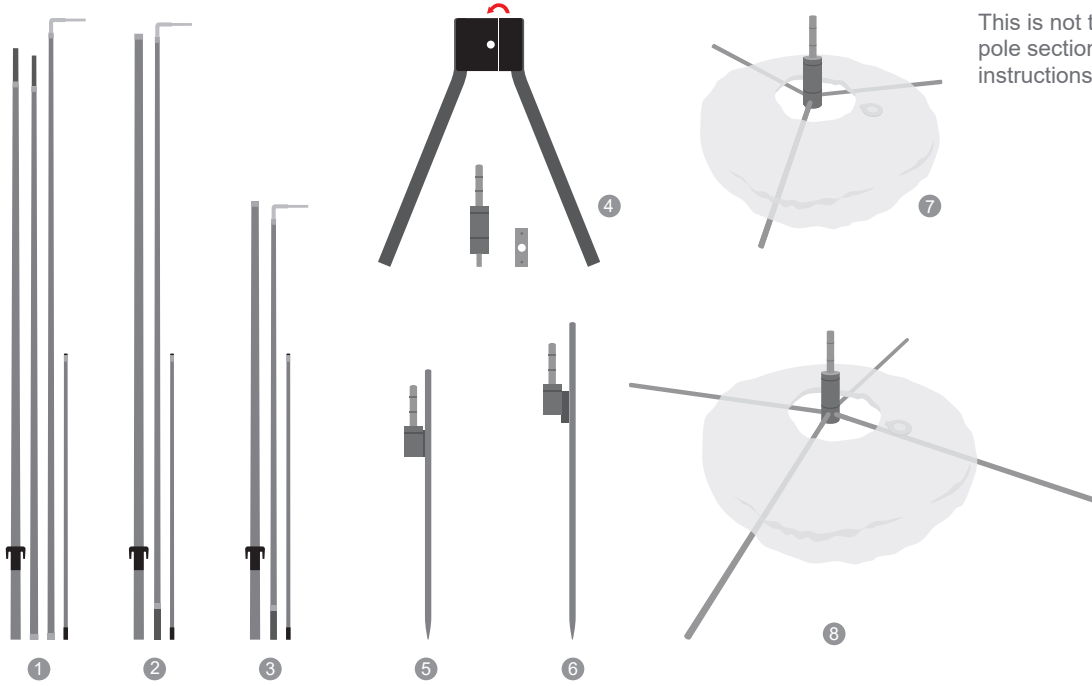

# Block Banners

This is not telescoping pole. Failure to remove pole sections and assemble according to these instructions could cause damage to the unit.

## Supporting Poles

- ① Large
- ② Medium
- ③ Regular

## Option

- ④ Tyre Base/Tire Base
- ⑤ Spike Base (50cm)
- ⑥ Spike Base (60cm)
- ⑦ Tripod Base & Water Bag (5L)
- ⑧ Cross Base & Water Bag (10L)

Download an invoice on our website

Please login to our website to download your latest invoice, or contact us for help [service@flagaholic.com](mailto:service@flagaholic.com)