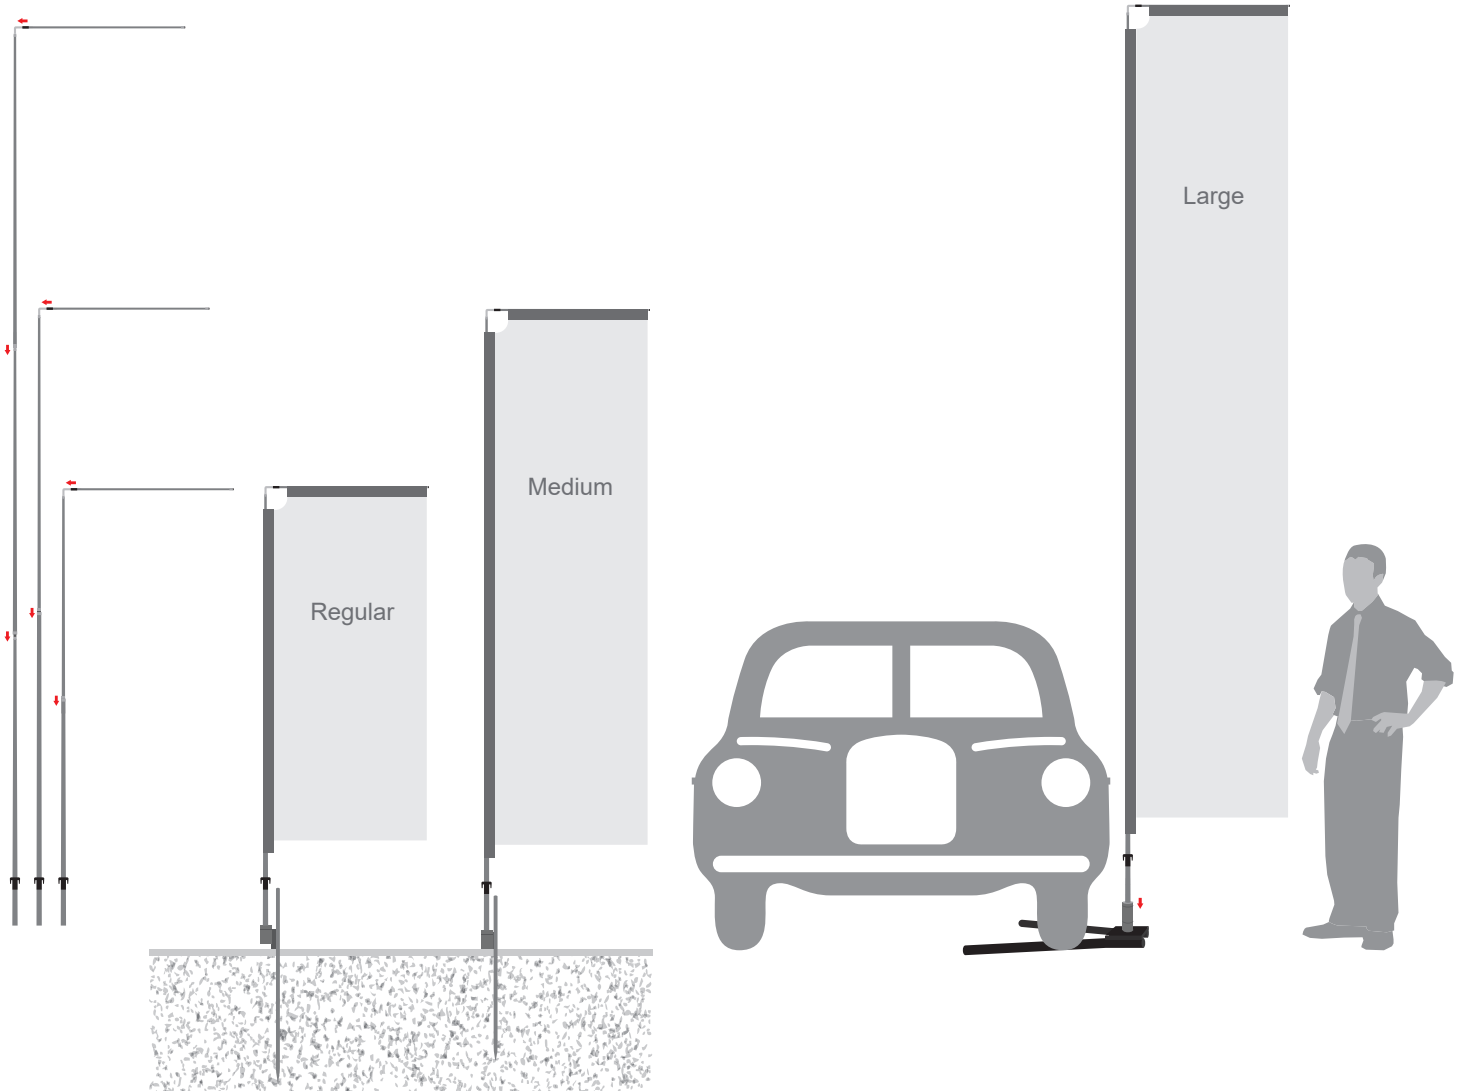

# Block Banners

This is not telescoping pole. Failure to remove pole sections and assemble according to these instructions could cause damage to the unit.

## Supporting Poles

- ① Large
- ② Medium
- ③ Regular

## Option

- ④ Tyre Base/Tire Base
- ⑤ Spike Base (50cm)
- ⑥ Spike Base (60cm)
- ⑦ Tripod Base & Water Bag (5L)
- ⑧ Cross Base & Water Bag (10L)

Download an invoice on our website

Please login to our website to download your latest invoice, or contact us for help [service@flagaholic.com](mailto:service@flagaholic.com)