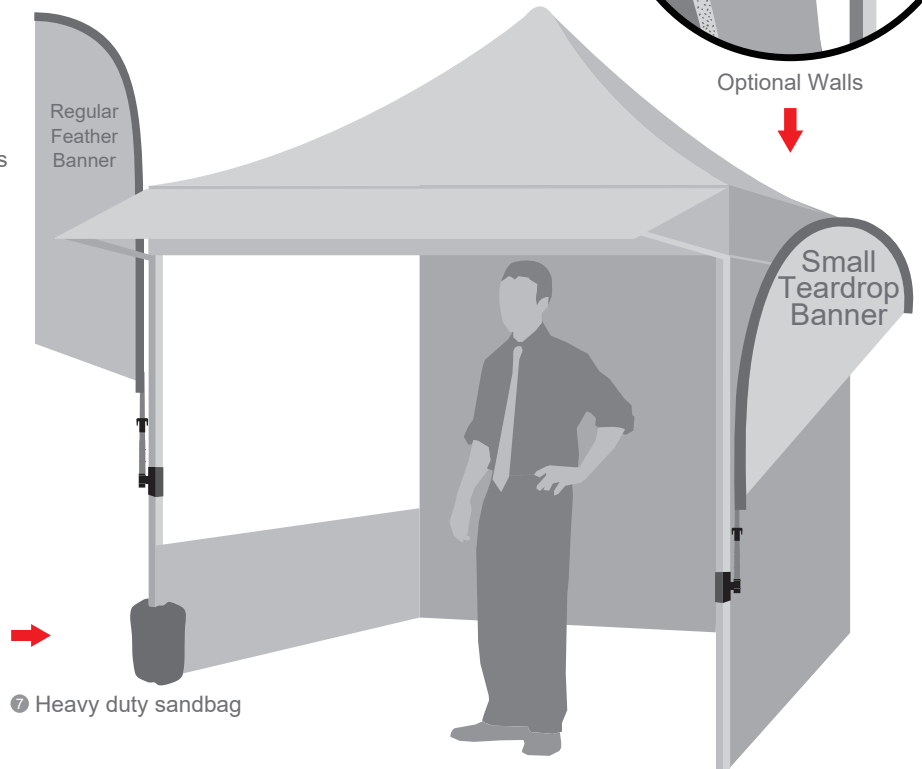

⑦ Heavy duty sandbag

Download an invoice on our website

Please login to our website to download your latest invoice, or contact us for help service@flagaholic.com

Canada
United States
New Zealand
Australia

www.flagaholic.ca/account.html
www.flagaholic.com/account.html
www.flagaholic.co.nz/account.html
www.flagaholic.com.au/account.html