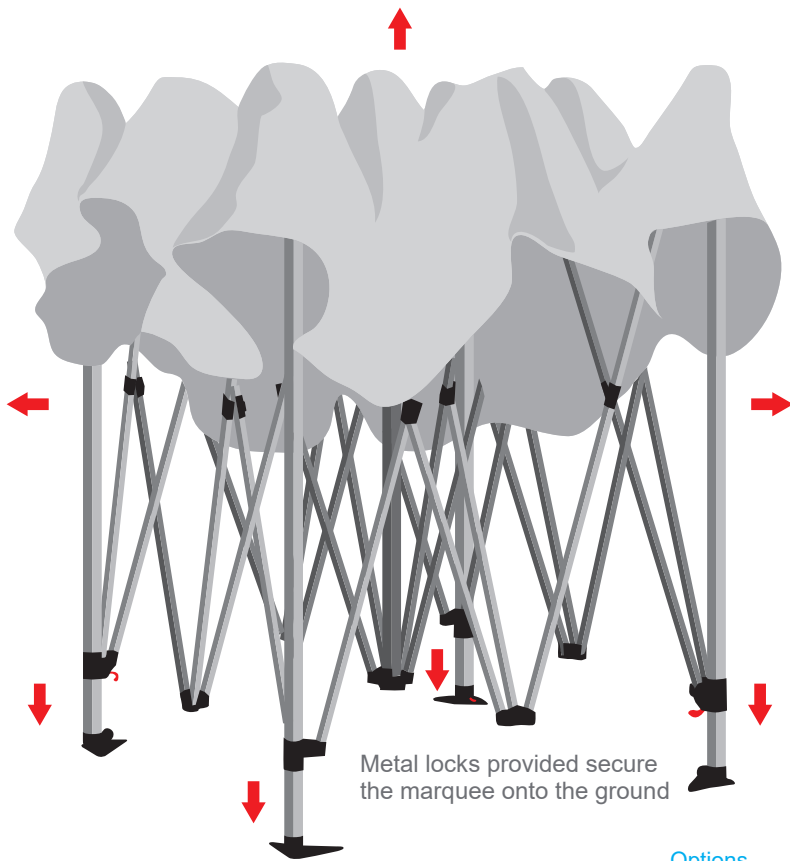

Printed Marquees

Metal locks provided secure the marquee onto the ground

3X3(10x10ft) 3X4.5(10x15ft) 3X6(10x20ft)

Options

- ① Top Only
- ② Top & Back Wall
- ③ Top & Half Walls
- ④ Top, Back Wall & Side Half Walls
- ⑤ Top & Full Walls
- ⑥ Awning
- ⑦ Heavy duty sandbag
- ⑧ Flags - Small Teardrop / Feather Banner
- Regular Teardrop / Feather Banner
- Regular Block Banner