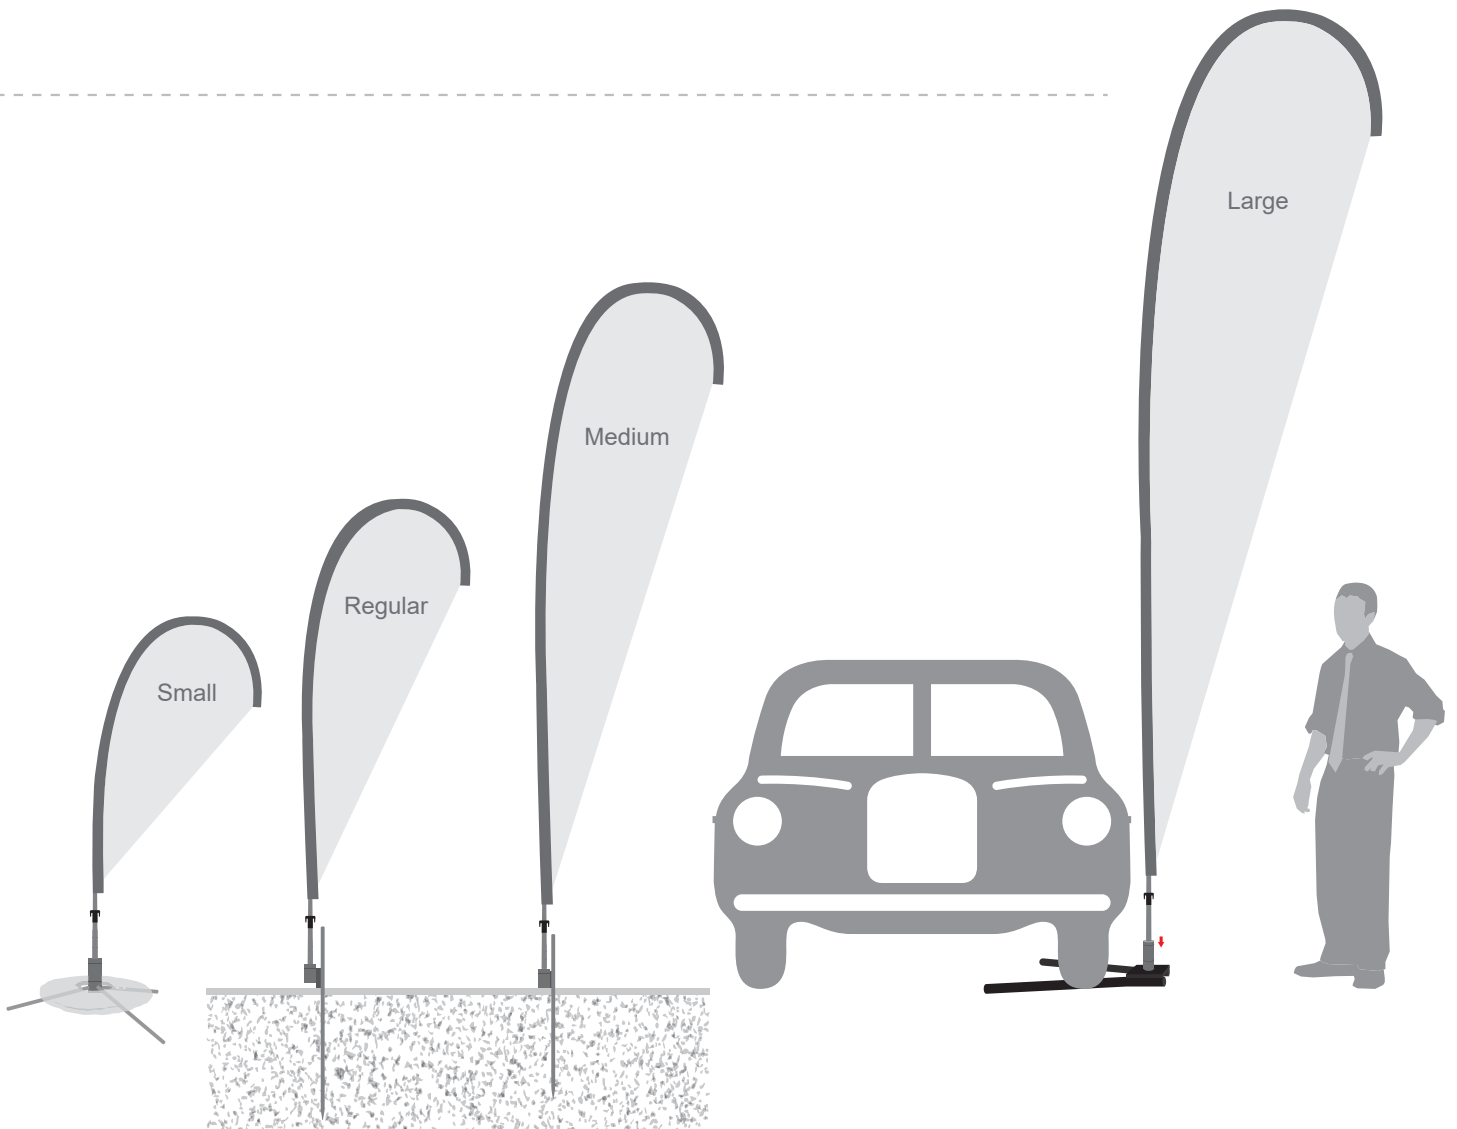

Teardrop Banners

This is not telescoping pole. Failure to remove pole sections and assemble according to these instructions could cause damage to the unit.

Supporting Poles

- ① Large
- ② Medium
- ③ Regular
- ④ Small

Option

- ⑤ Tyre Base/Tire Base
- ⑥ Spike Base (50cm)
- ⑦ Spike Base (60cm)
- ⑧ Tripod Base & Water Bag (5L)
- ⑨ Cross Base & Water Bag (10L)

Download an invoice on our website

Please login to our website to download your latest invoice, or contact us for help service@flagaholic.com