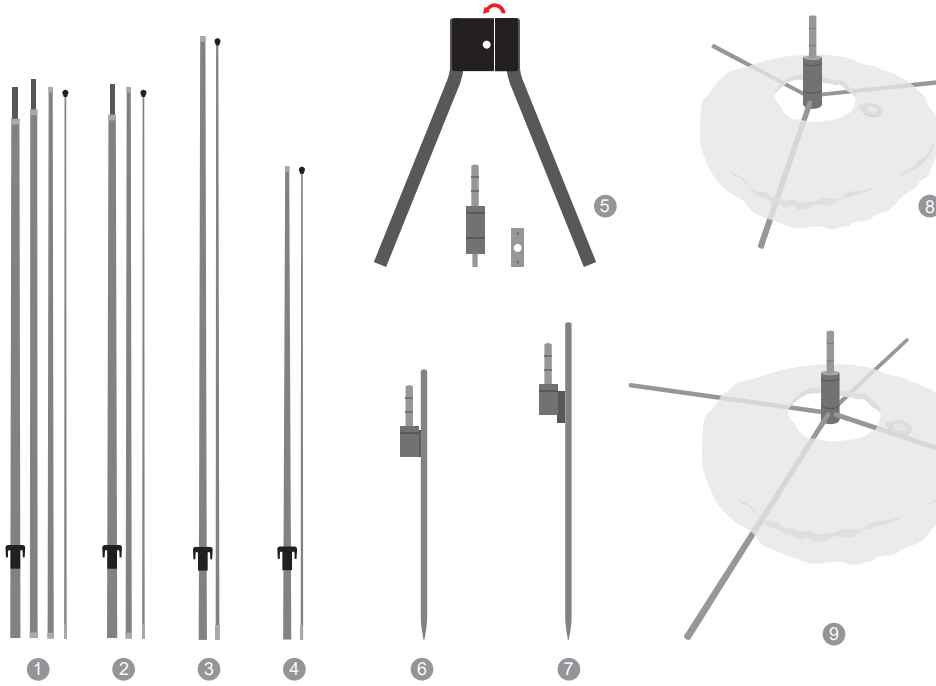

Teardrop Banners

This is not telescoping pole. Failure to remove pole sections and assemble according to these instructions could cause damage to the unit.

Supporting Poles

- ① Large
- ② Medium
- ③ Regular
- ④ Small

Option

- ⑤ Tyre Base/Tire Base
- ⑥ Spike Base (50cm)
- ⑦ Spike Base (60cm)
- ⑧ Tripod Base & Water Bag (5L)
- ⑨ Cross Base & Water Bag (10L)

Download an invoice on our website

Please login to our website to download your latest invoice, or contact us for help service@flagaholic.com